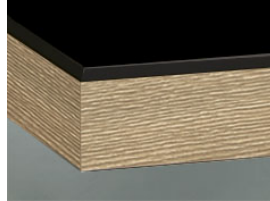

### » Details

- Ill. white
- Front thickness: 19 mm
- Trendline, the handleless kitchen: available

## » Edge

---

DK Edge in front colour

ES Front in stainless steel

Module translation not found: kante6