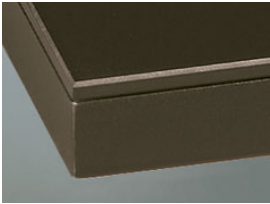

» 96 Vetro

Glass surface, lacquered on back, full-surface substrate

» Details

- Ill. white & anthracite
- ESG single-pane safety glass, shiny or frosted
- Front thickness: 19 mm
- Trendline, the handleless kitchen: available

» Colors

GG Hellgrau

GT Weiss

GV Anthrazit

GW Magnolie

MG Hellgrau Satinato

MT Weiss Satinato

MV Anthrazit Satinato

MW Magnolie Satinato

» Details

Framed door

» Edge

Edge