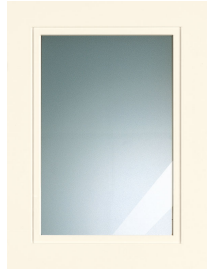

» 24 Alaska

Silk gloss velvet lacquer on MDF substrate

» Details

- Ill. Weiss
- Front thickness: 19 mm

» Colors

» Details

Framed door

- 1 Clear glass
- 2 Satinato
- 3 Smoked glass
- R Afra

Z Cappelner Designglas

Door with glazing bars

» Edge

Edge