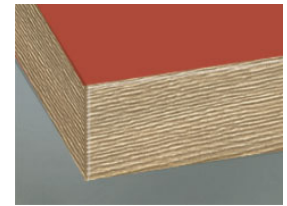

6B Hellgrau Glanz

6F Magnolie Glanz

TE Cava Anthrazit Glanz

» Details

Framed door

- 1 Clear glass
- 2 Satinato
- 3 Smoked glass
- R Afra

Segmented door

- 2 Satinato
- 3 Smoked glass

Z Cappelner Designglas

» Edge

DK Edge in front colour

ES Front in stainless steel

FE Edge in stainless steel look

MG Edge in glass look light grey

Module translation not found: kante6