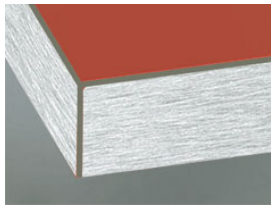

» 87 Estrada

High quality glossy laminate front

» Details

- Ill. Weiss
- Front thickness: 19 mm
- Trendline, the handleless kitchen: available

» Colors

17 Dunkelrot Glanz

63 Sandgrau Glanz

83 Weiss Glanz

6B Hellgrau Glanz

6F Magnolie Glanz

TE Cava Anthrazit Glanz

» Details

Framed door

- 1 Clear glass
- 2 Satinato
- 3 Smoked glass
- R Afra

Segmented door

- 2 Satinato
- 3 Smoked glass

Z Cappelner Designglas

» Edge

DK Edge in front colour

ES Front in stainless steel

FE Edge in stainless steel look

MG Edge in glass look light grey

Module translation not found: kante6