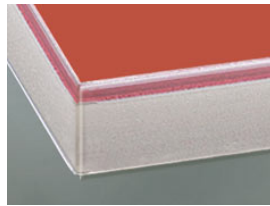

6B Hellgrau Glanz

6F Magnolie Glanz

TE Cava Anthrazit Glanz

» Details

Framed door

- 1 Clear glass
- 2 Satinato
- 3 Smoked glass
- R Afra

Segmented door

- 2 Satinato
- 3 Smoked glass

Z Cappelner Designglas

» Edge

DK Edge in front colour

ES Front in stainless steel

FE Edge in stainless steel look

MG Edge in glass look light grey

Module translation not found: kante6