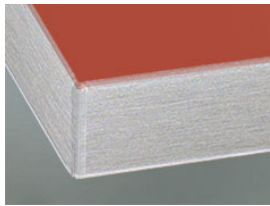

6B Hellgrau Glanz

6F Magnolie Glanz

TE Cava Anthrazit Glanz

» Details

Framed door

- 1 Clear glass
- 2 Satinato
- 3 Smoked glass
- R Afra

Segmented door

- 2 Satinato
- 3 Smoked glass

Z Cappelner Designglas

» Edge

DK Edge in front colour

ES Front in stainless steel

FE Edge in stainless steel look

MG Edge in glass look light grey

Module translation not found: kante6