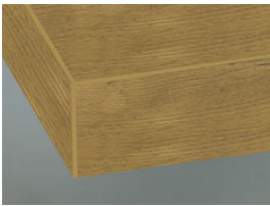

» 13 Silvia Wood Line

Melamine resin coated, wood grain is horizontal

» Details

- III. Castell Eiche hell
- Wood grain vertical available as 56 Silvia Wood Classic
- Front thickness: 19 mm
- Trendline, the handleless kitchen: available

98 Pinie Anthrazit

» Details

Framed door

- 1 Clear glass
- 2 Satinato
- 3 Smoked glass
- R Afra

Z Cappelner Designglas

Segmented door

- 2 Satinato
- 3 Smoked glass

» Edge