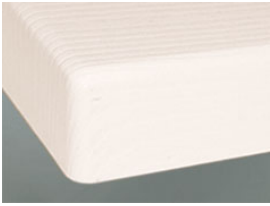

» 28 Stockholm

Silk gloss finish on a foil-wrapped wood structure

» Details

- Ill. Weiss
- Front thickness: 19 mm

» Colors

RAL, Sikkens, NCS

» Details

Framed door

- 1 Clear glass
- 2 Satinato
- 3 Smoked glass
- R Afra
- Z Cappelner Designglas

» Edge

Edge