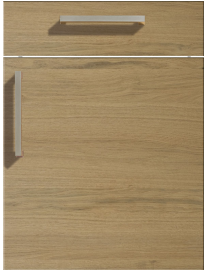

» 45 Windsor

Brushed oak veneer, wood grain is horizontal

» Details

- III. Castell Eiche
- Front thickness: 20 mm
- Trendline, the handleless kitchen: available

» Colors

» Details

Framed door

- 1 Clear glass
- 2 Satinato
- 3 Smoked glass
- R Afra

Z Cappelner Designglas

Segmented door

- 2 Satinato
- 3 Smoked glass

» Edge

Edge