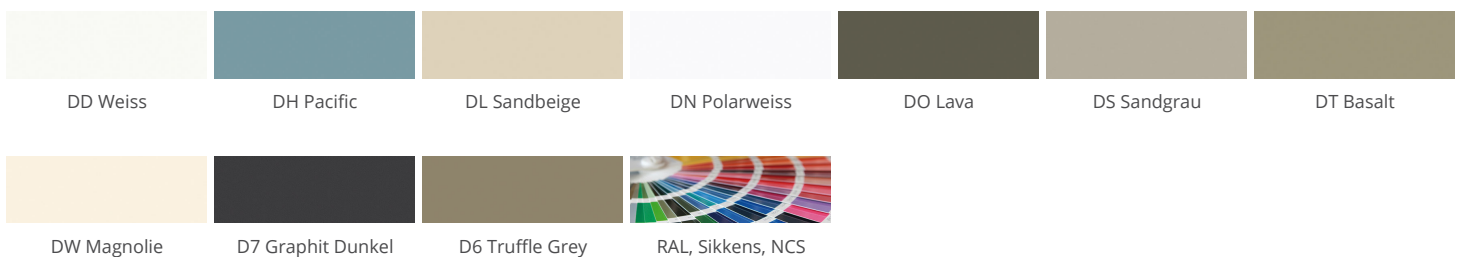

» 34 Antwerpen Line

Super matt lacquer on MDF substrate with horizontal panel design

» Details

- Ill. Weiss
- Panel design vertical with 100 mm panel distance available as 31 Antwerpen Classic 10
- Panel design vertical with 150 mm panel distance available as 30 Antwerpen Classic 15
- Panel design vertical with 200 mm panel distance available as 36 Antwerpen Classic 20

» Colors

» Details

Framed door

Segmented door

2 Satinato
3 Smoked glass

» Edge

Edge