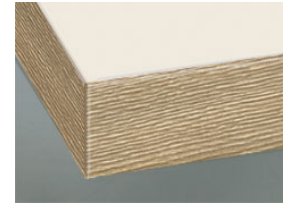

» 79 Peru

Matte UV-Lackierung

» Details

- Front thickness: 19 mm
- Trendline, the handleless kitchen: available

» Colors

DZ Schwarz

DD Weiss

DN Polarweiss

DK Edge in front colour

ES Front in stainless steel

FE Edge in stainless steel look

MG Edge in glass look light grey

Module translation not found: kante6