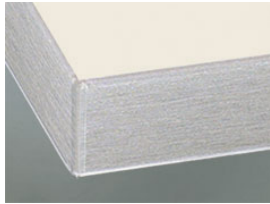

» 79 Peru

Matte UV-Lackierung

» Details

- Front thickness: 19 mm
- Trendline, the handleless kitchen: available

» Colors

DZ Schwarz

DD Weiss

DN Polarweiss

DW Magnolie

D4 Perlgrau

D7 Graphit Dunkel

» Details

Framed door

Segmented door

2 Satinato
3 Smoked glass

» Edge

DK Edge in front colour

ES Front in stainless steel

FE Edge in stainless steel look

MG Edge in glass look light grey

Module translation not found: kante6