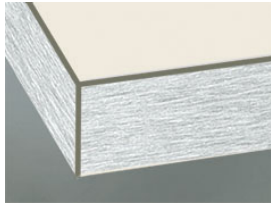

» 79 Peru

Matte UV-Lackierung

» Details

- Front thickness: 19 mm
- Trendline, the handleless kitchen: available

» Colors

DZ Schwarz

DD Weiss

DN Polarweiss

DW Magnolie

D4 Perlgrau

D7 Graphit Dunkel

» Details

Framed door

Segmented door

2 Satinato
3 Smoked glass

» Edge

DK Edge in front colour

ES Front in stainless steel

FE Edge in stainless steel look

MG Edge in glass look light grey

Module translation not found: kante6