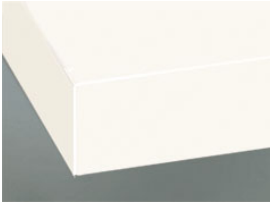

» **78 Rio**

Glossy UV lacquer with lasered edge

» **Details**

- Ill. Kaschmir
- Front thickness: 19 mm
- Trendline, the handleless kitchen: available

» **Colors**

» Details

Framed door

Segmented door

2 Satinato
3 Smoked glass

» Edge

Edge