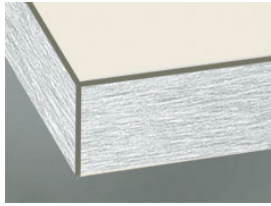

» 23 Siena

Laminate with a particularly hard-wearing super matt lacquer overlay

» Details

- Ill. Malaga
- Front thickness: 19 mm
- Trendline, the handleless kitchen: available

» Colors

18 Lichtgrau SM

24 Polarweiss SM

25 Magnolie SM

28 Malaga SM

76 Truffle Grey SM

» Details

Framed door

- 1 Clear glass
- 2 Satinato
- 3 Smoked glass
- R Afra

Z Cappelner Designglas

Segmented door

- 2 Satinato
- 3 Smoked glass

» Edge

DK Edge in front colour

ES Front in stainless steel

FE Edge in stainless steel look

MG Edge in glass look light grey

Module translation not found: kante6