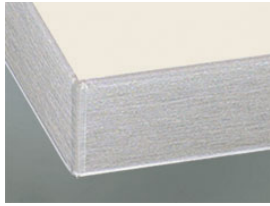

- 2 Satinato
- 3 Smoked glass

» Edge

DK Edge in front colour

ES Front in stainless steel

FE Edge in stainless steel look

MG Edge in glass look light grey

Module translation not found: kante6