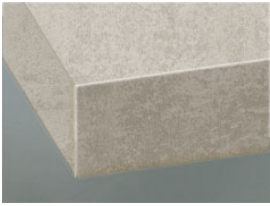

» Edge

DK Edge in front colour